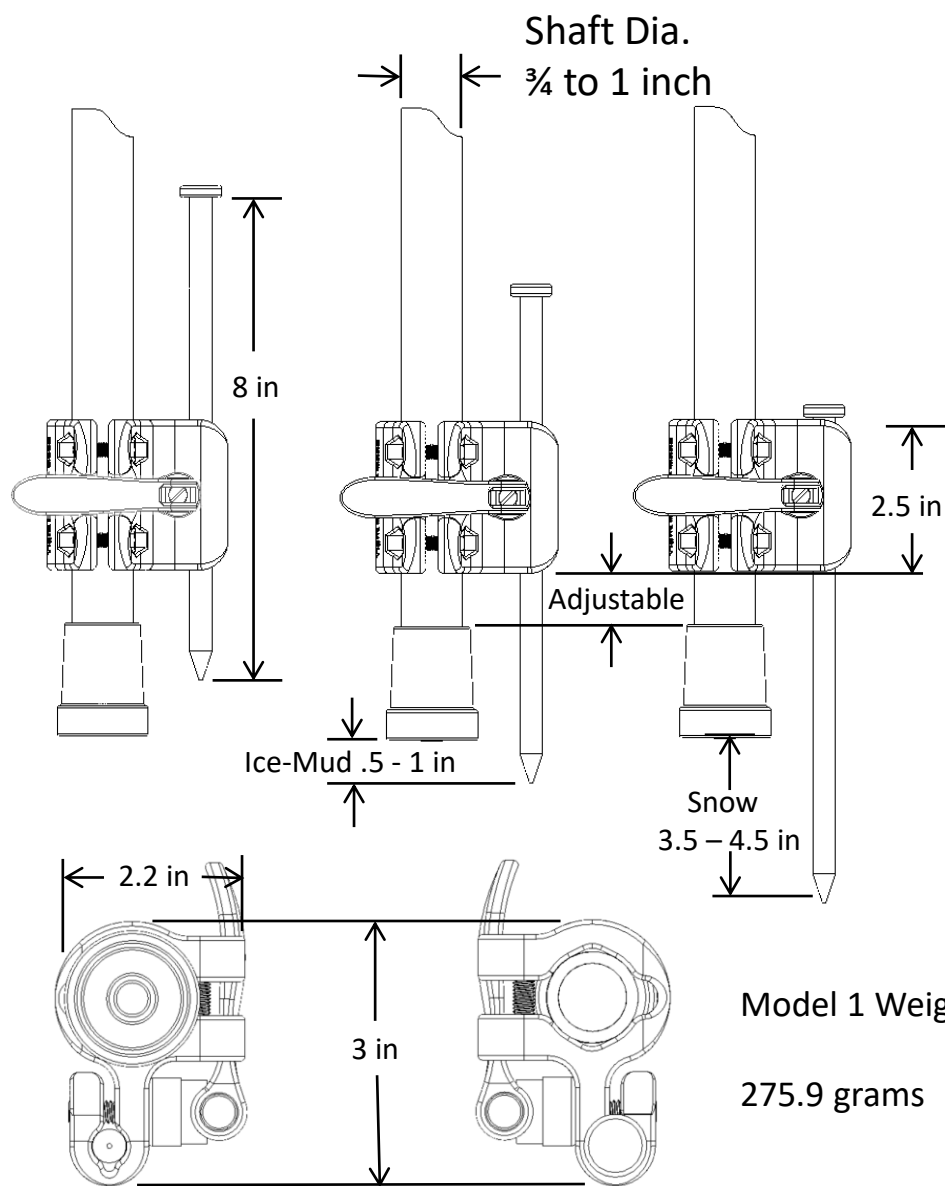

## Super Traction SafeTip™ Model 1 "Slip On" Specifications

Traction Spike: 3/8 x 8 inches – black enamel painted

Super Traction SafeTip™ Model 1 Slips on over the cane shaft end.  
The rubber tip needs to be removed for installation.

"Lumpy", tapered and non-circular cane shafts are not accommodated.